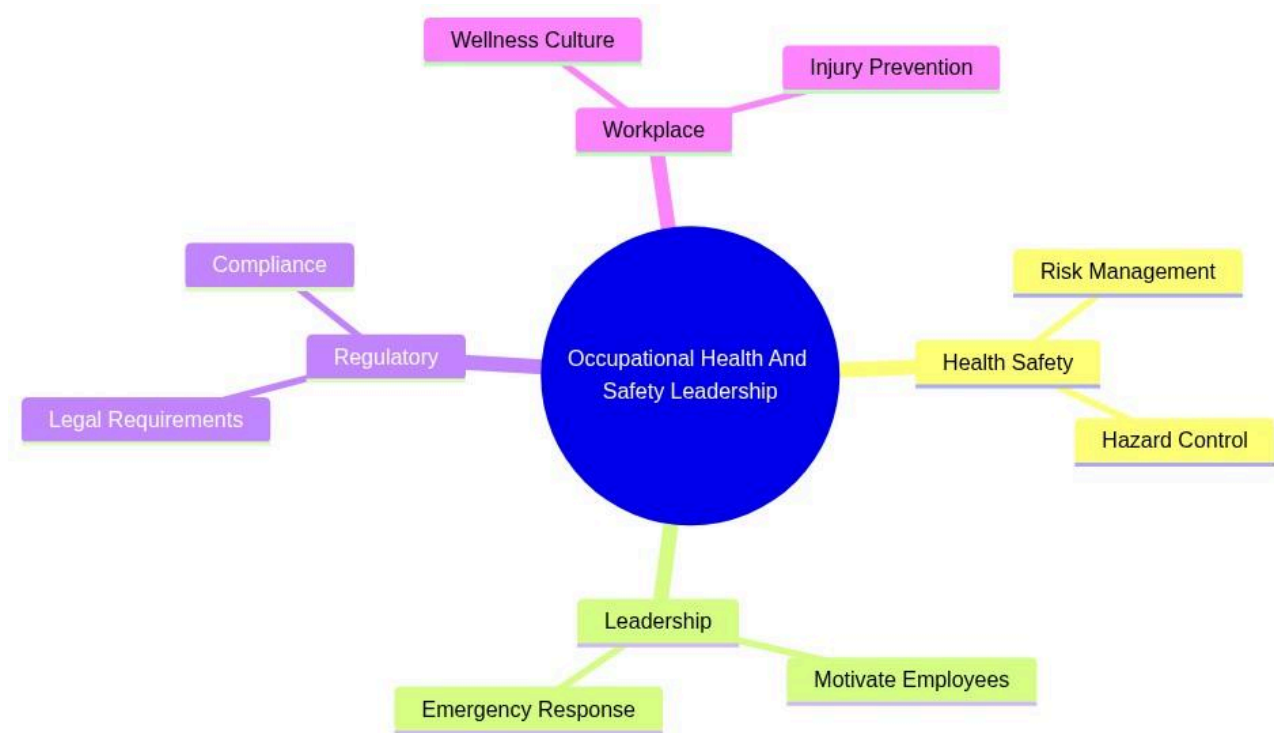

Professional Certificate in Occupational Health and Safety Leadership (Advanced)

Occupational Health And Safety Leadership

mindmap

root((Occupational Health And Safety Leadership))

Health Safety

Risk Management

Hazard Control

Leadership

Motivate Employees

Emergency Response

Regulatory

Legal Requirements

Compliance

Workplace

Wellness Culture

Injury Prevention