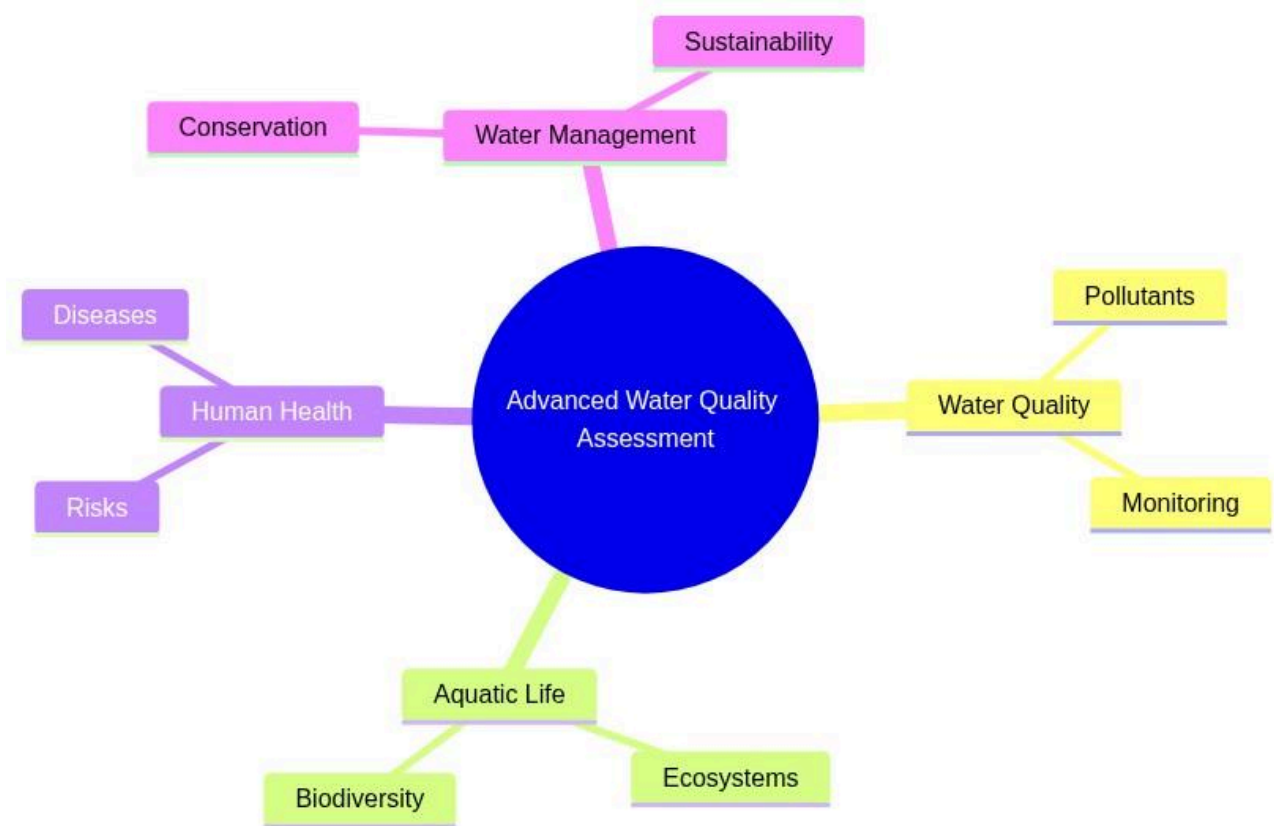

Professional Certificate in Aquatic Chemistry (Advanced)

Advanced Water Quality Assessment

mindmap

root((Advanced Water Quality Assessment))

Water Quality

Pollutants

Monitoring

Aquatic Life

Ecosystems

Biodiversity

Human Health

Risks

Diseases

Water Management

Conservation

Sustainability