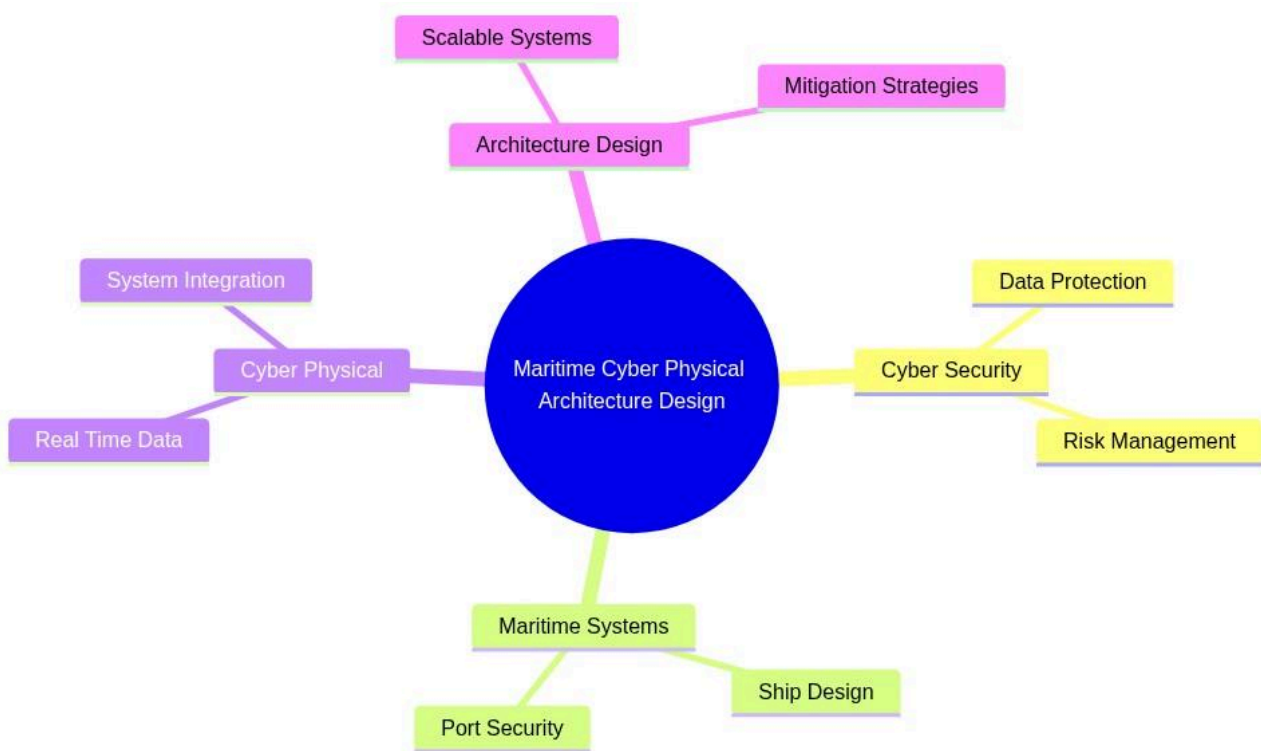

Masterclass Certificate in Cyber-Physical Systems for Maritime Security (Advanced)

Maritime Cyber-Physical Architecture Design

mindmap

```

root((Maritime Cyber Physical Architecture Design))
  Cyber Security
    Data Protection
    Risk Management
  Maritime Systems
    Ship Design
    Port Security
  Cyber Physical
    Real Time Data
    System Integration
  Architecture Design
    Scalable Systems
    Mitigation Strategies
  
```