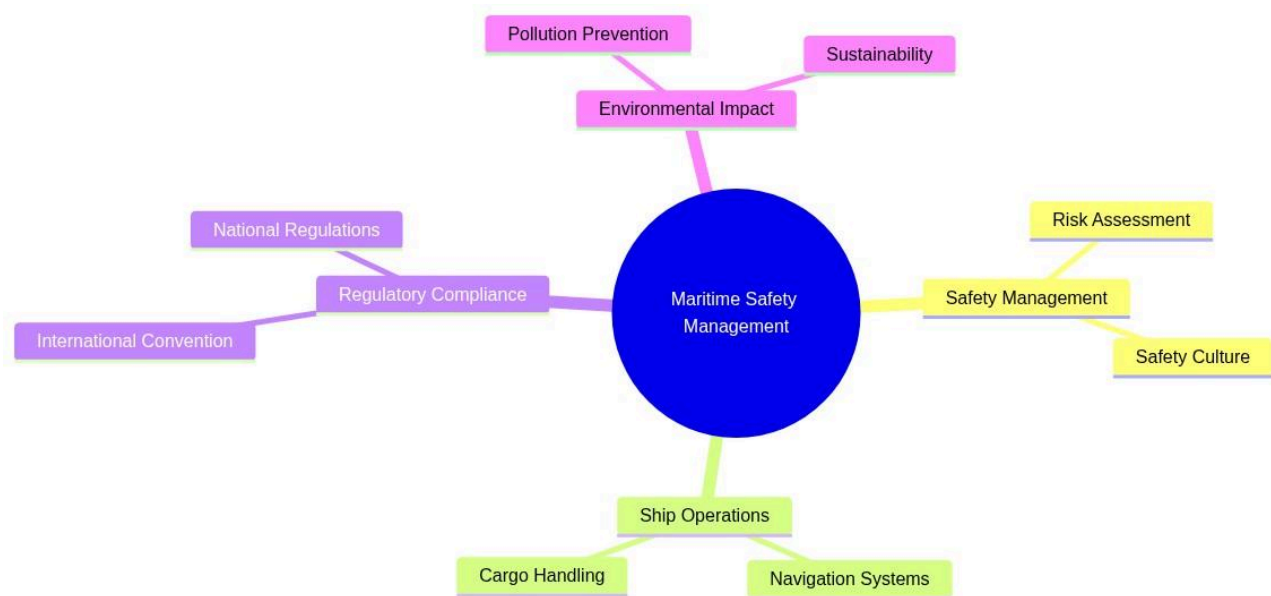

Executive Certificate in Maritime Safety and Environmental Protection (Advanced)

# Maritime Safety Management

mindmap

```

root((Maritime Safety Management))
  Safety Management
    Risk Assessment
    Safety Culture
  Ship Operations
    Navigation Systems
    Cargo Handling
  Regulatory Compliance
    International Convention
    National Regulations
  Environmental Impact
    Pollution Prevention
    Sustainability
    
```