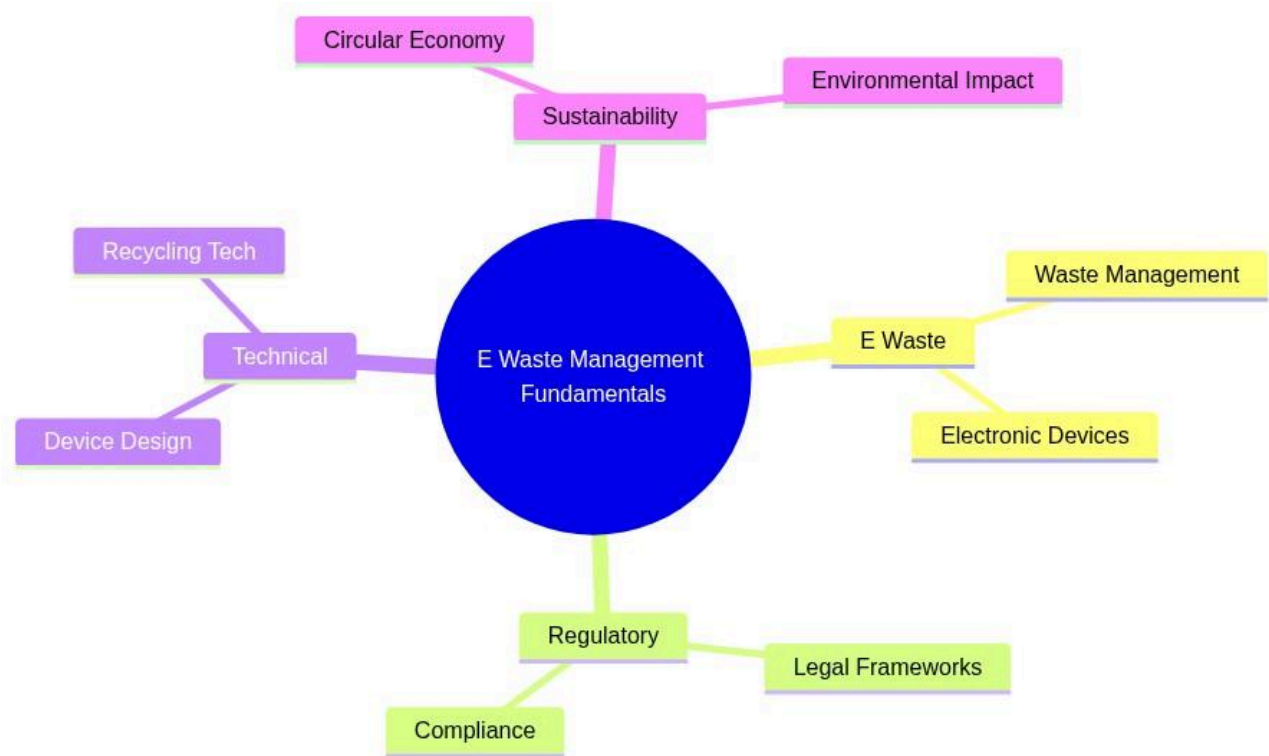

Executive Certificate in E-Waste Management Solutions (Advanced)

E Waste Management Fundamentals

mindmap

```

    root((E Waste Management Fundamentals))
      E Waste
        Waste Management
        Electronic Devices
      Regulatory
        Legal Frameworks
        Compliance
      Technical
        Device Design
        Recycling Tech
      Sustainability
        Circular Economy
        Environmental Impact
  
```