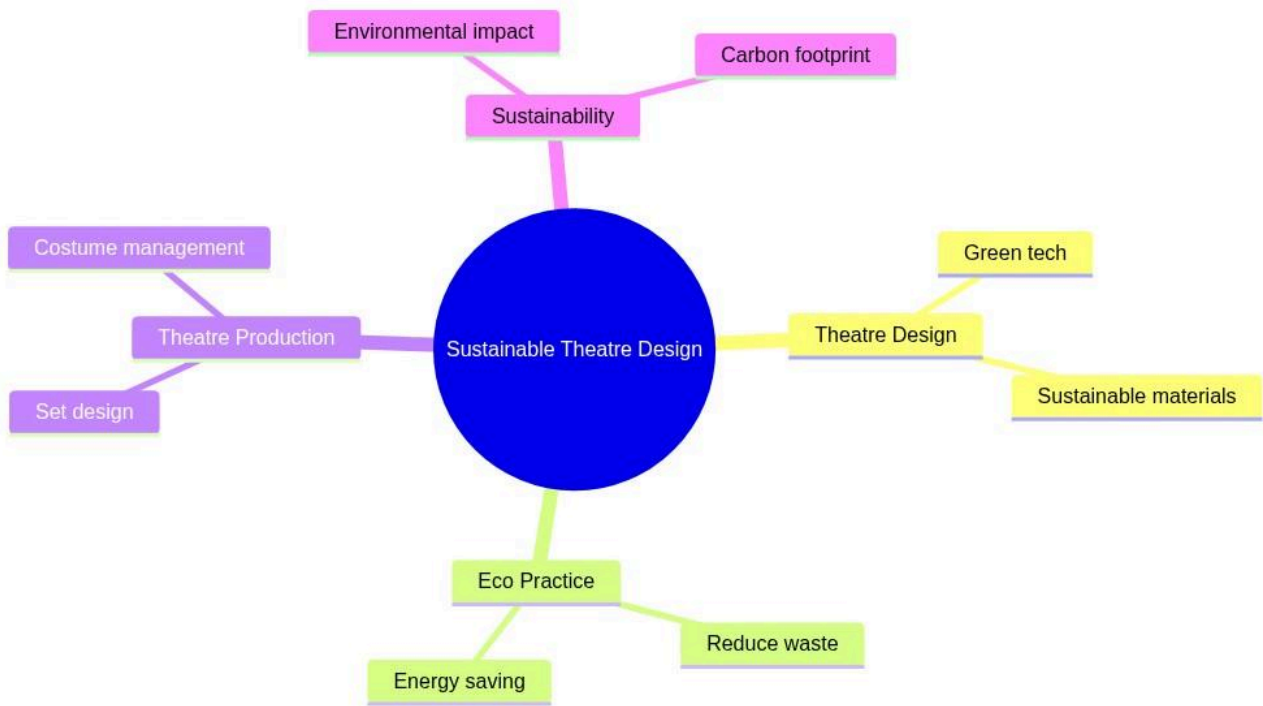

Executive Certificate in Sustainable Theatre Practices (Advanced)

# Sustainable Theatre Design

mindmap

```

    root((Sustainable Theatre Design))
      Theatre Design
        Green tech
        Sustainable materials
      Eco Practice
        Reduce waste
        Energy saving
      Theatre Production
        Set design
        Costume management
      Sustainability
        Environmental impact
        Carbon footprint
  
```