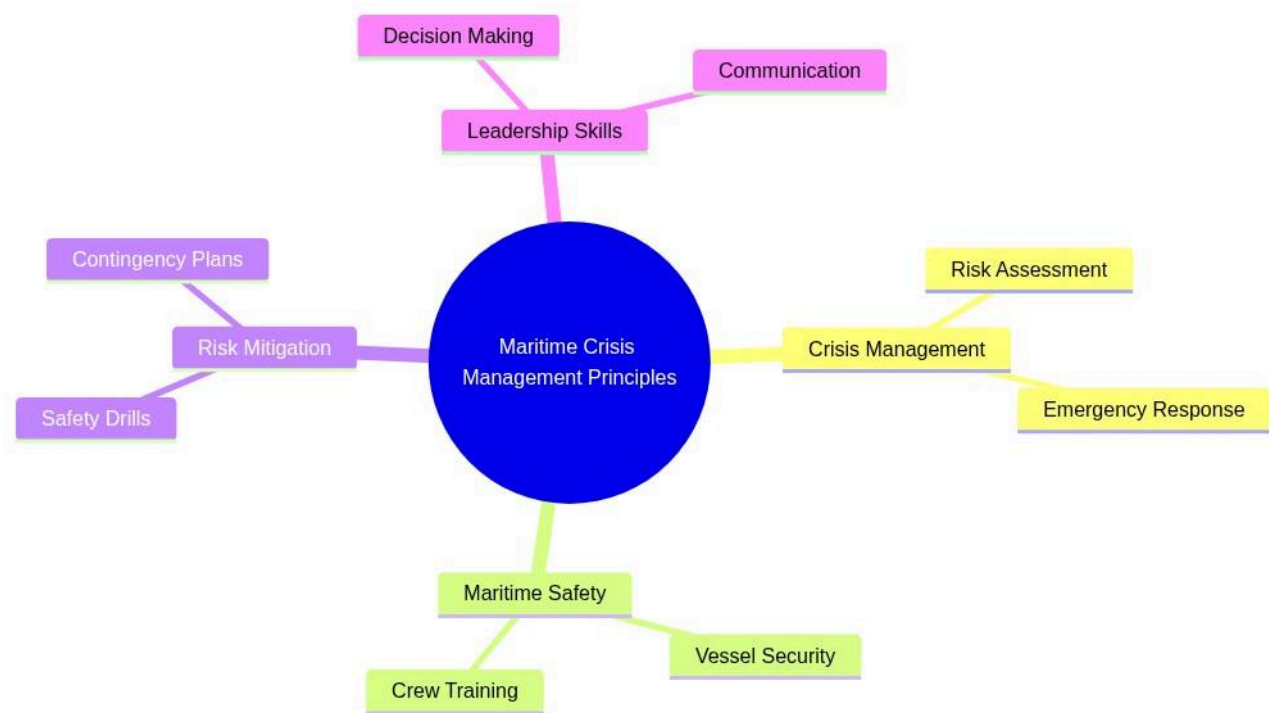

Global Certificate in Maritime Crisis Management (Advanced)

# Maritime Crisis Management Principles

mindmap

```

root((Maritime Crisis Management Principles))
  Crisis Management
    Risk Assessment
    Emergency Response
  Maritime Safety
    Vessel Security
    Crew Training
  Risk Mitigation
    Safety Drills
    Contingency Plans
  Leadership Skills
    Decision Making
    Communication
  
```