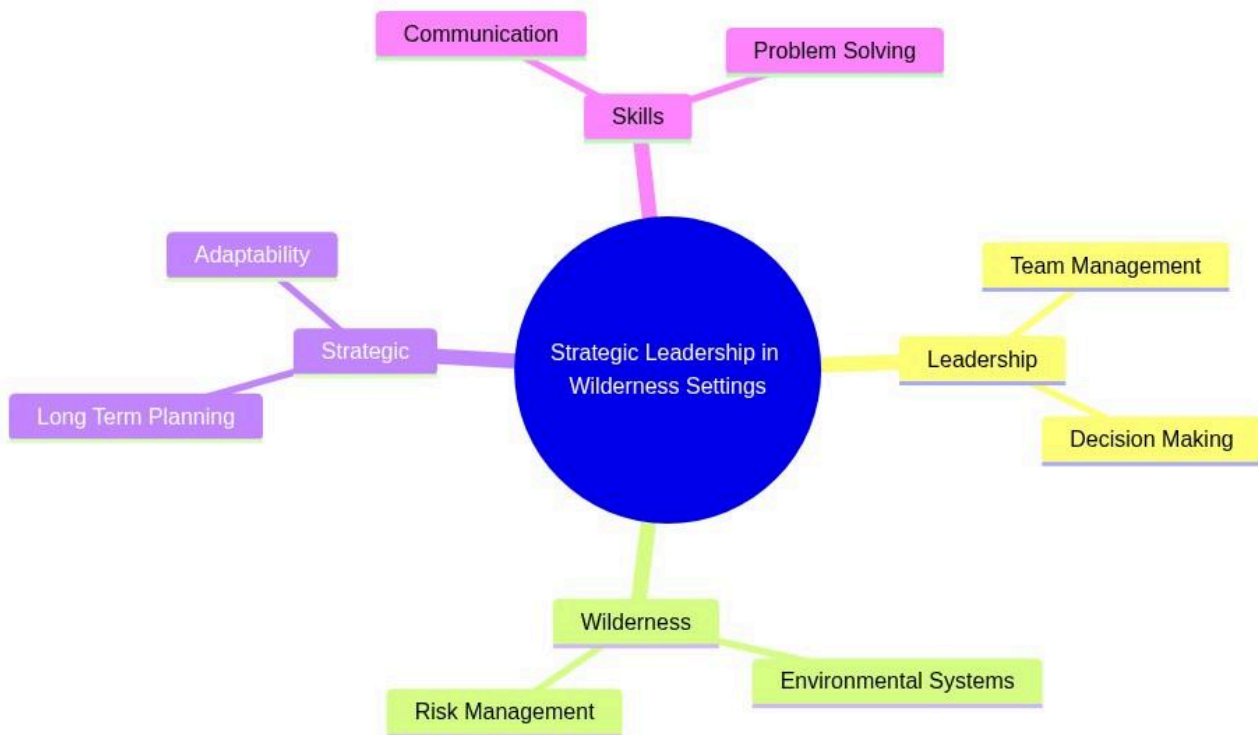

Executive Certificate in Leadership and Outdoor Program Management (Advanced)

# Strategic Leadership in Wilderness Settings

mindmap

```
root((Strategic Leadership in Wilderness Settings))
```

```
Leadership
```

```
  Team Management
```

```
  Decision Making
```

```
Wilderness
```

```
  Environmental Systems
```