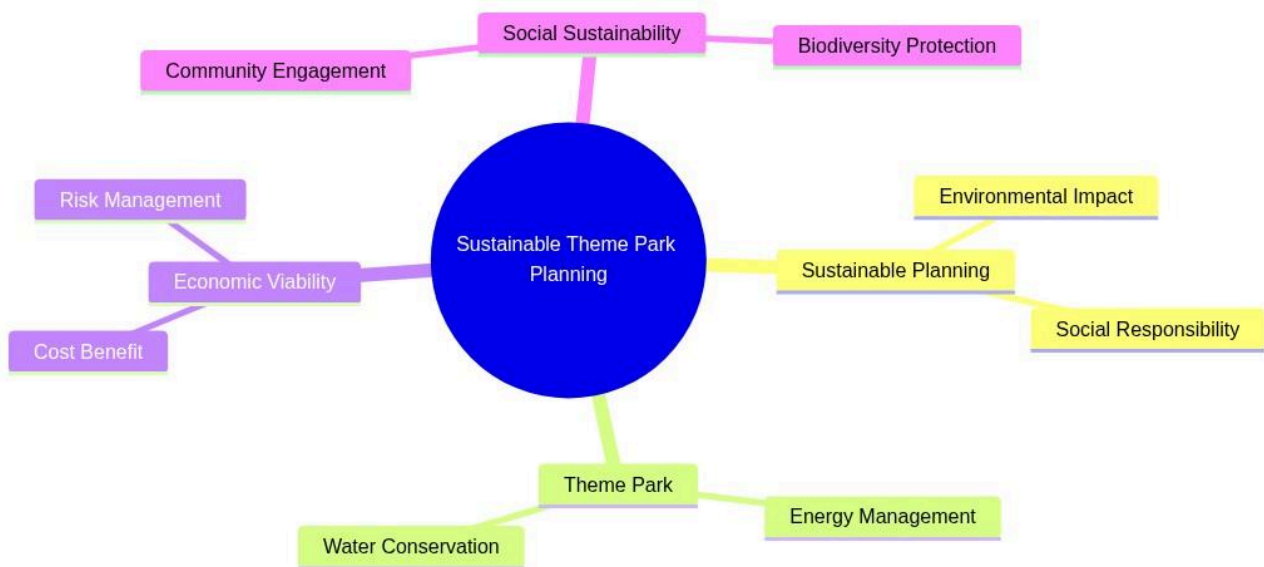

Advanced Certificate in Sustainable Theme Park Development (Advanced)

Sustainable Theme Park Planning

mindmap

root((Sustainable Theme Park Planning))

Sustainable Planning

Environmental Impact

Social Responsibility

Theme Park

Energy Management

Water Conservation

Economic Viability

Cost Benefit

Risk Management

Social Sustainability

Community Engagement

Biodiversity Protection