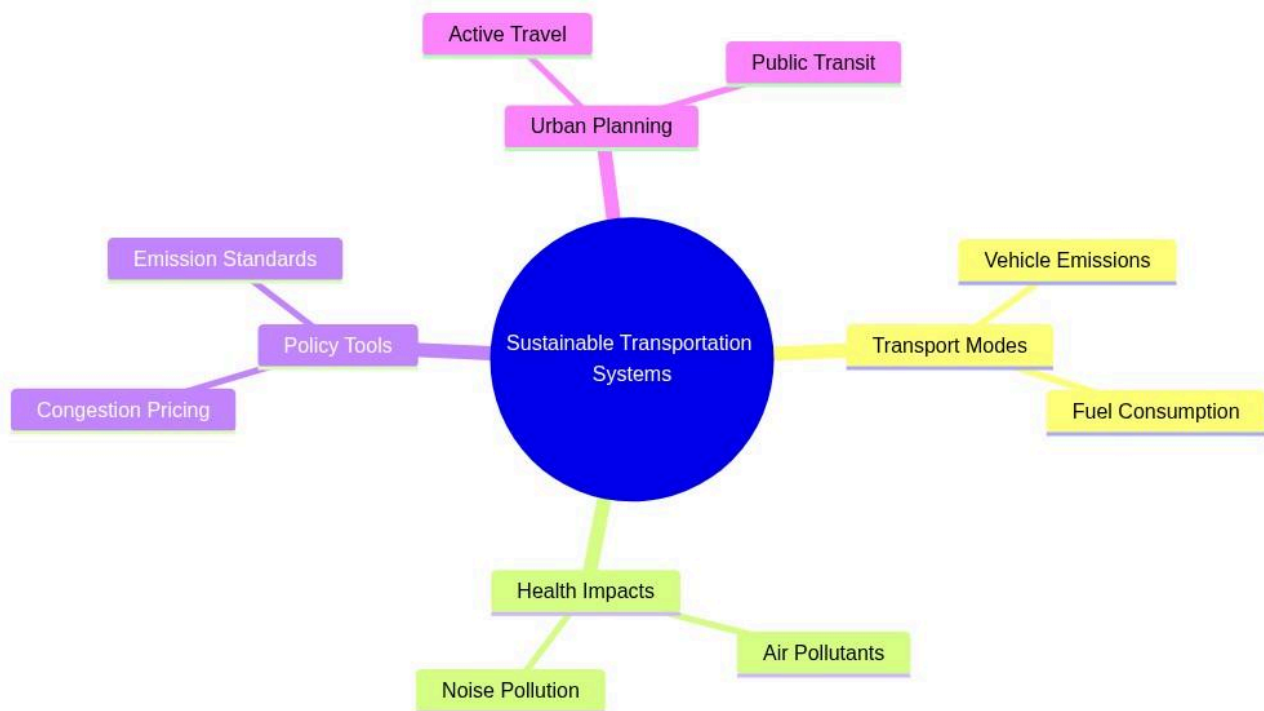

Sustainable Transportation and Health

Sustainable Transportation Systems

mindmap

```

root((Sustainable Transportation Systems))
  Transport Modes
    Vehicle Emissions
    Fuel Consumption
  Health Impacts
    Air Pollutants
    Noise Pollution
  Policy Tools
    Congestion Pricing
    Emission Standards
  Urban Planning
    Active Travel
    Public Transit
  
```