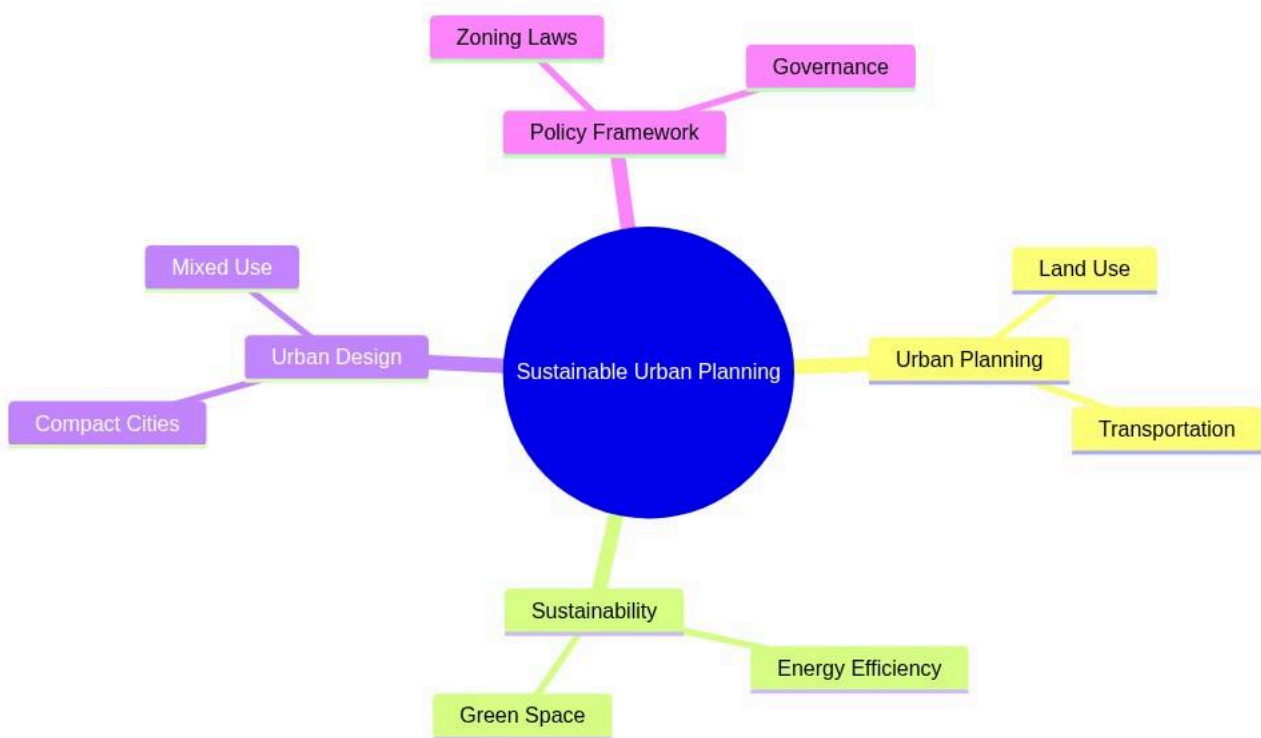

Global Certificate in Sustainable City Design (Advanced)

# Sustainable Urban Planning

mindmap

```

    root((Sustainable Urban Planning))
      Urban Planning
        Land Use
        Transportation
      Sustainability
        Energy Efficiency
        Green Space
      Urban Design
        Compact Cities
        Mixed Use
      Policy Framework
        Zoning Laws
        Governance
  
```