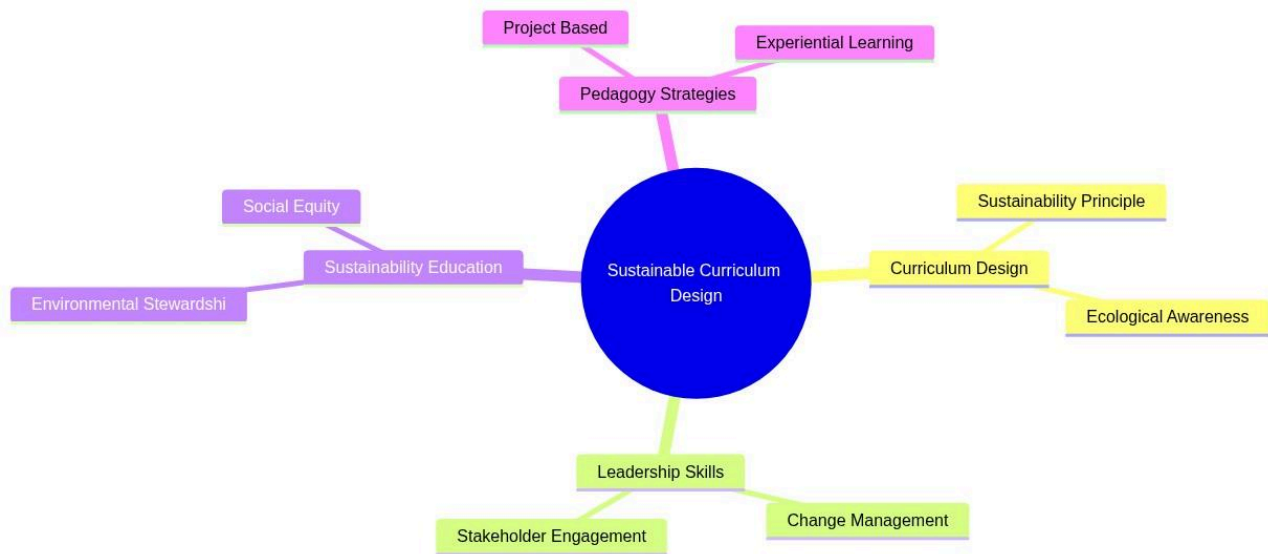

Sustainable Education Leadership

# Sustainable Curriculum Design

mindmap

root((Sustainable Curriculum Design))

Curriculum Design

Sustainability Principle

Ecological Awareness

Leadership Skills

Change Management

Stakeholder Engagement

Sustainability Education

Environmental Stewardshi

Social Equity

Pedagogy Strategies

Project Based

Experiential Learning