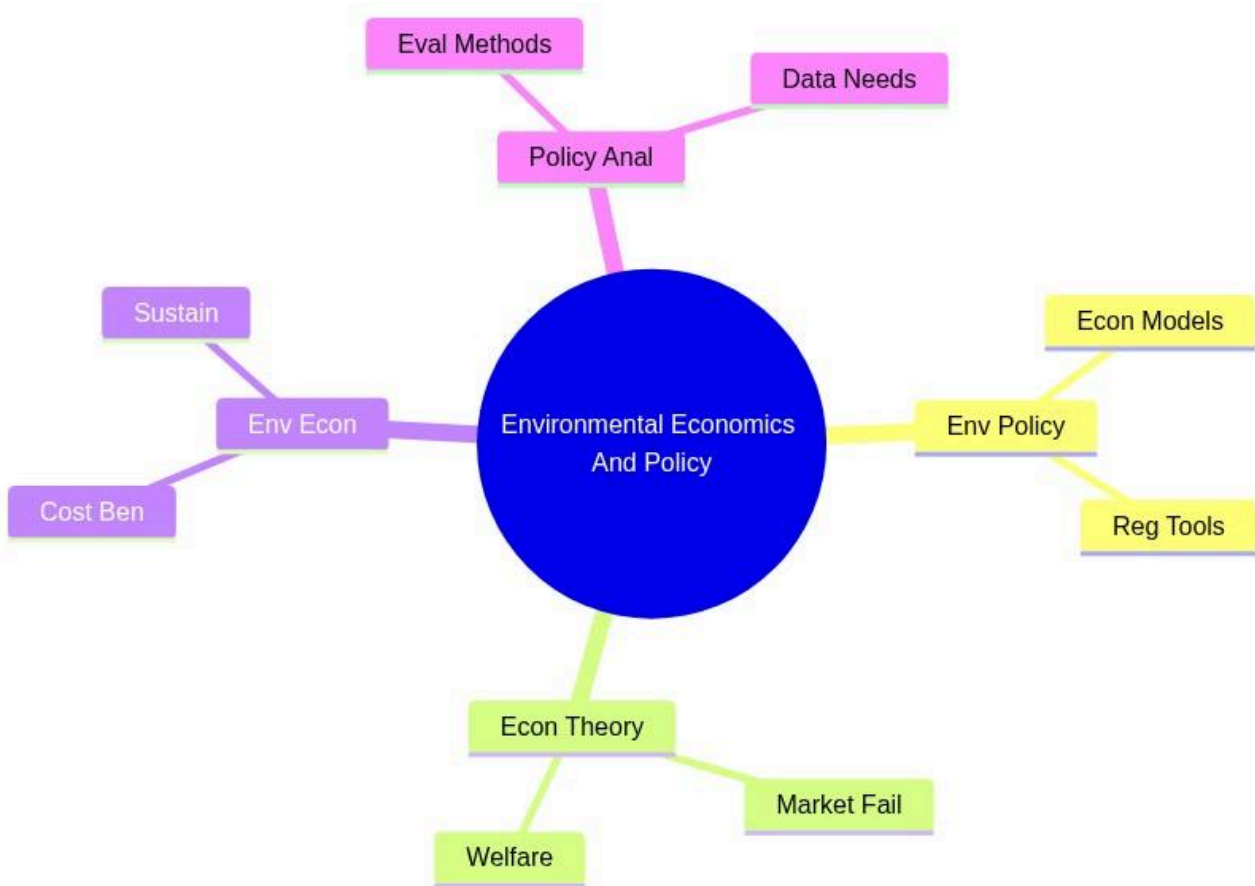

Postgraduate Certificate in Environmental Economics in Phd Projects (Advanced)

Environmental Economics And Policy

```

mindmap
    root((Environmental Economics And Policy))
        Env Policy
            Econ Models
            Reg Tools
        Econ Theory
            Market Fail
            Welfare
        Env Econ
            Cost Ben
            Sustain
        Policy Anal
            Eval Methods
            Data Needs
    
```