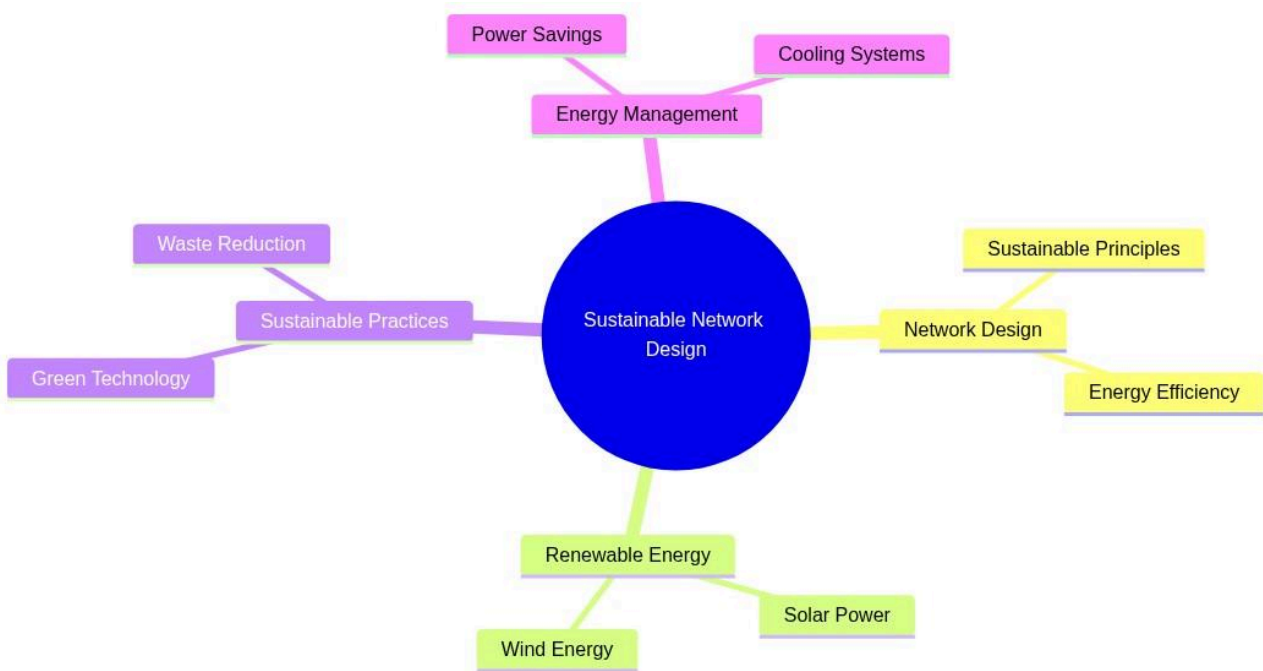

Sustainability and Energy Efficiency in Telecommunications

Sustainable Network Design

mindmap

root((Sustainable Network Design))

Network Design

Sustainable Principles

Energy Efficiency

Renewable Energy

Solar Power

Wind Energy

Sustainable Practices

Green Technology

Waste Reduction

Energy Management

Power Savings

Cooling Systems