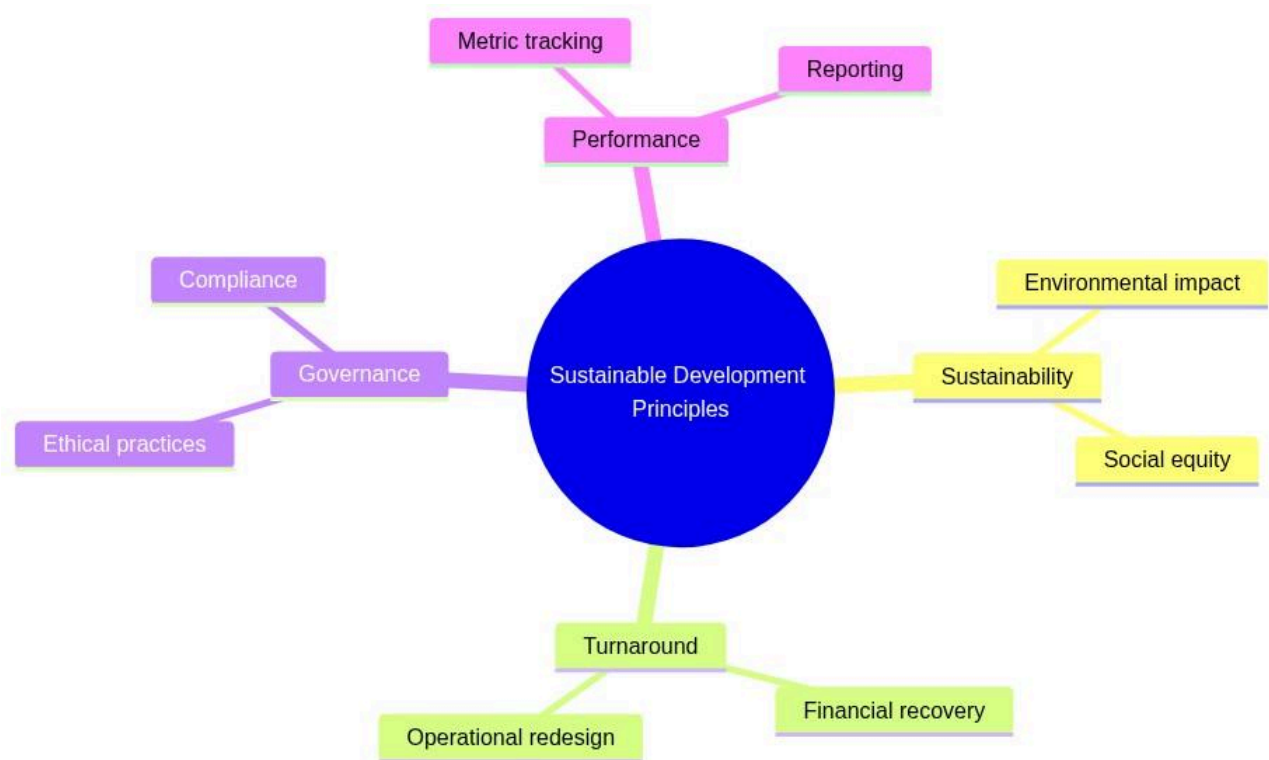

Sustainable Turnaround Management

# Sustainable Development Principles

```

mindmap
  root((Sustainable Development Principles))
    Sustainability
      Environmental impact
      Social equity
    Turnaround
      Financial recovery
      Operational redesign
    Governance
      Ethical practices
      Compliance
    Performance
      Metric tracking
      Reporting
  
```