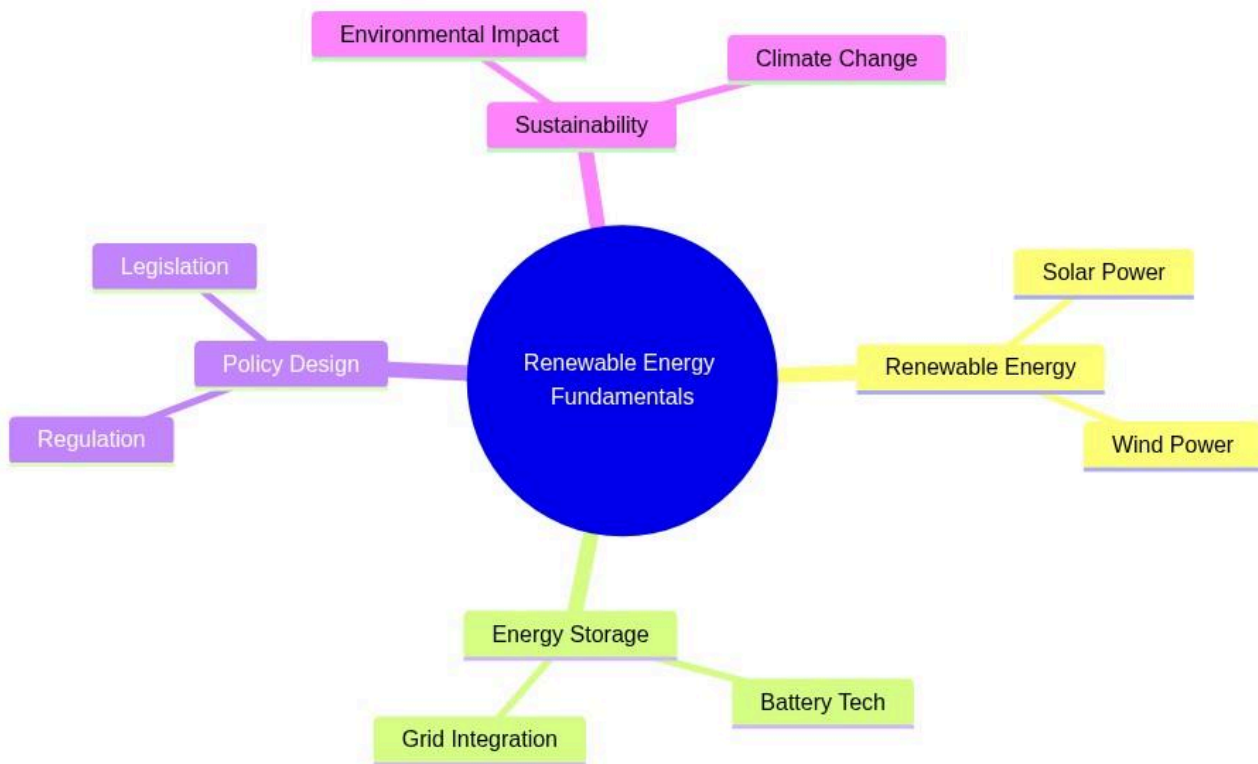

Advanced Certificate in Renewable Energy Policy and Regulation (Advanced)

# Renewable Energy Fundamentals

mindmap

```

    root((Renewable Energy Fundamentals))
      Renewable Energy
        Solar Power
        Wind Power
      Energy Storage
        Battery Tech
        Grid Integration
      Policy Design
        Regulation
        Legislation
      Sustainability
        Environmental Impact
        Climate Change
  
```