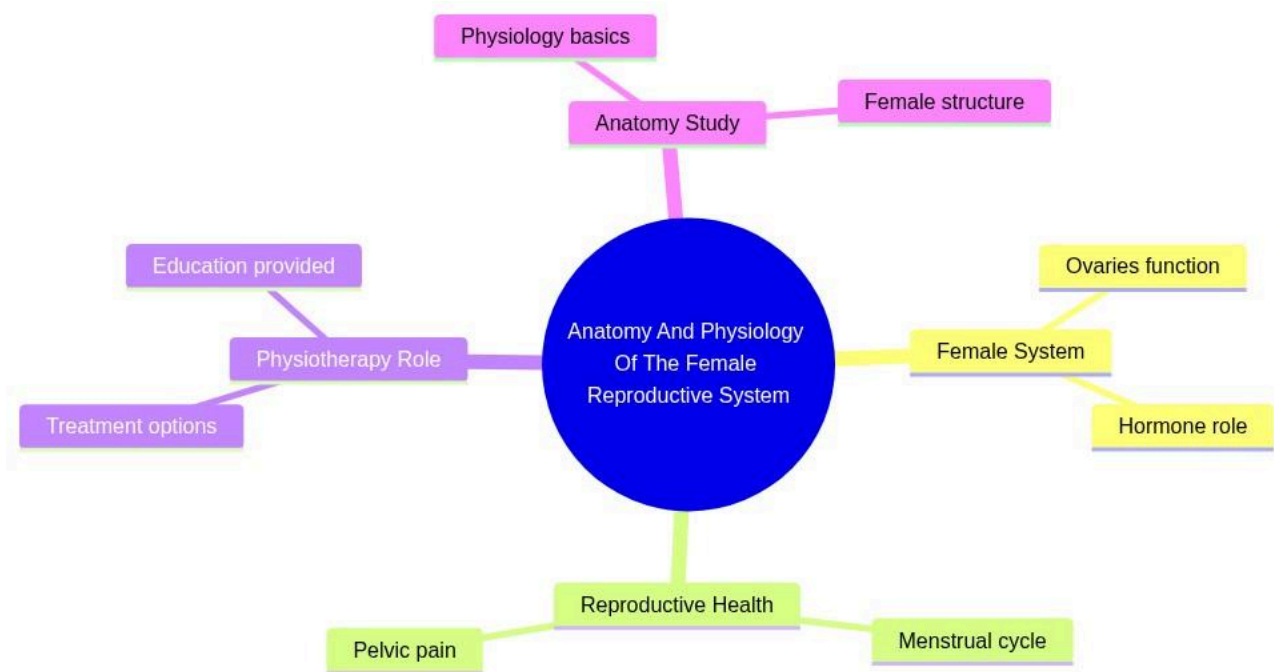

Professional Certificate in Sexual and Reproductive Health for Physiotherapists (Advanced)

Anatomy And Physiology Of The Female Reproductive System

mindmap

```

    root((Anatomy And Physiology Of The Female Reproductive System))
      Female System
        Ovaries function
        Hormone role
      Reproductive Health
        Menstrual cycle
        Pelvic pain
      Physiotherapy Role
        Treatment options
        Education provided
      Anatomy Study
        Physiology basics
        Female structure
  
```