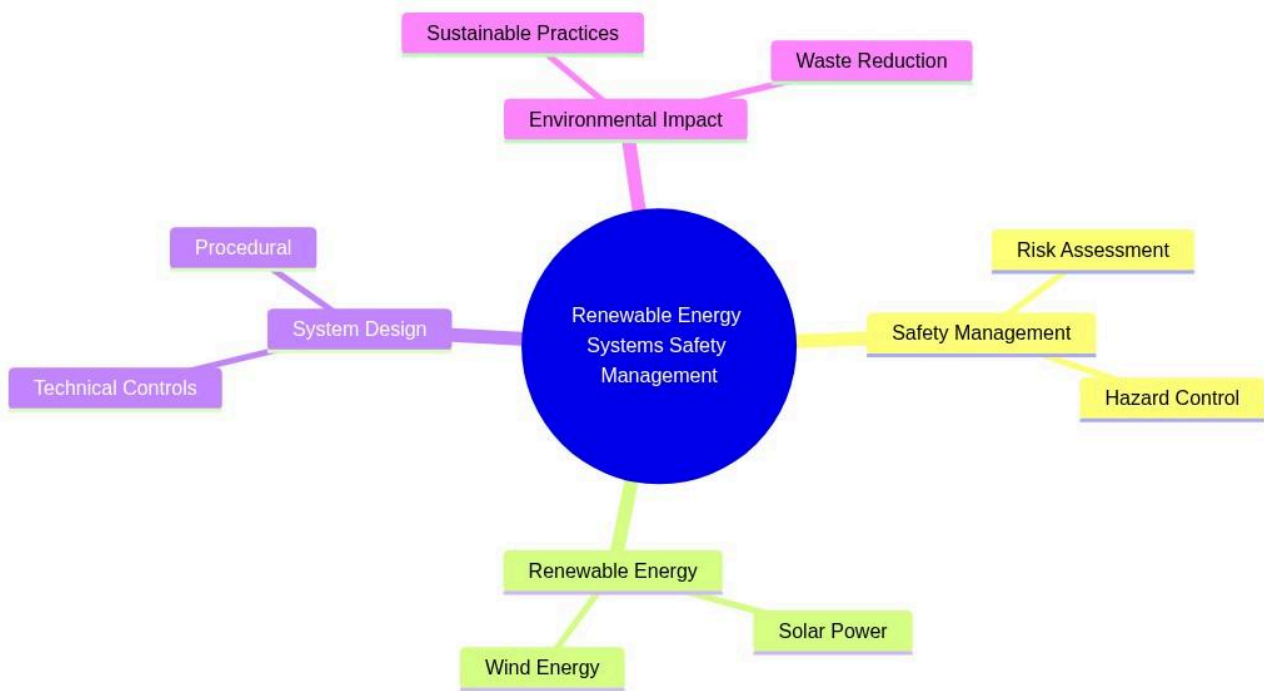

Advanced Certificate in Sustainable Health and Safety Practices in Renewable Energy (Advanced)

# Renewable Energy Systems Safety Management

mindmap

```

    root((Renewable Energy Systems Safety Management))
      Safety Management
        Risk Assessment
        Hazard Control
      Renewable Energy
        Solar Power
        Wind Energy
      System Design
        Technical Controls
        Procedural
      Environmental Impact
        Sustainable Practices
        Waste Reduction
  
```