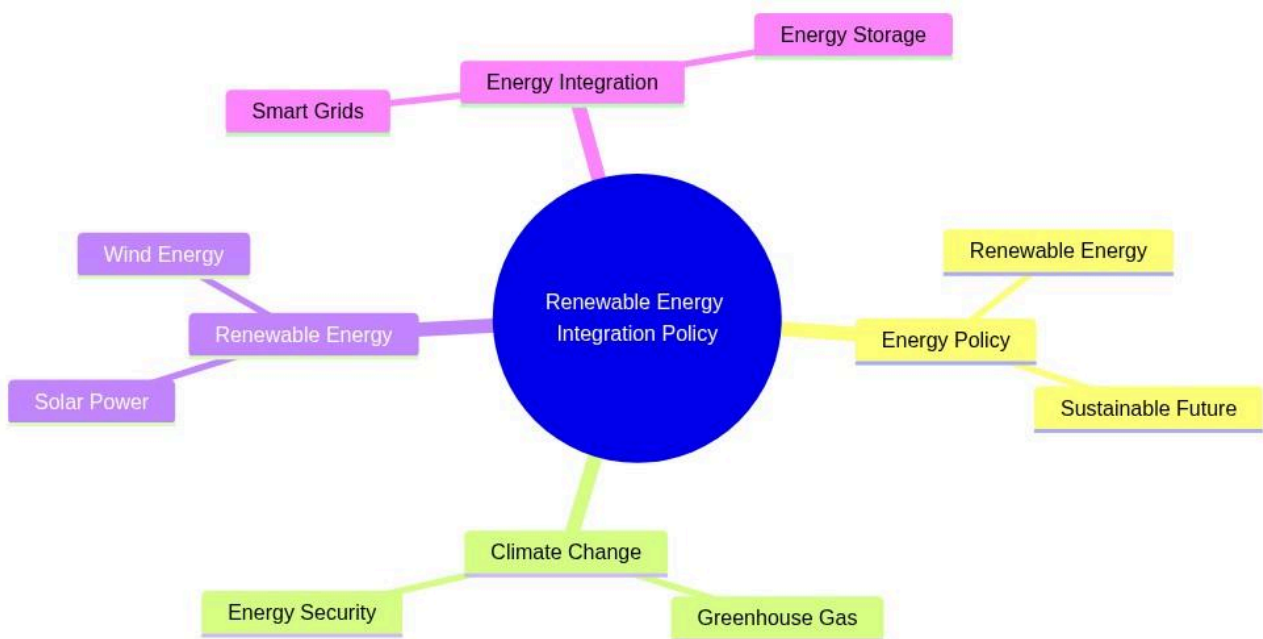

# Renewable Energy Integration Policy

mindmap

```

    root((Renewable Energy Integration Policy))
      Energy Policy
        Renewable Energy
        Sustainable Future
      Climate Change
        Greenhouse Gas
        Energy Security
      Renewable Energy
        Solar Power
        Wind Energy
      Energy Integration
        Smart Grids
        Energy Storage
  
```