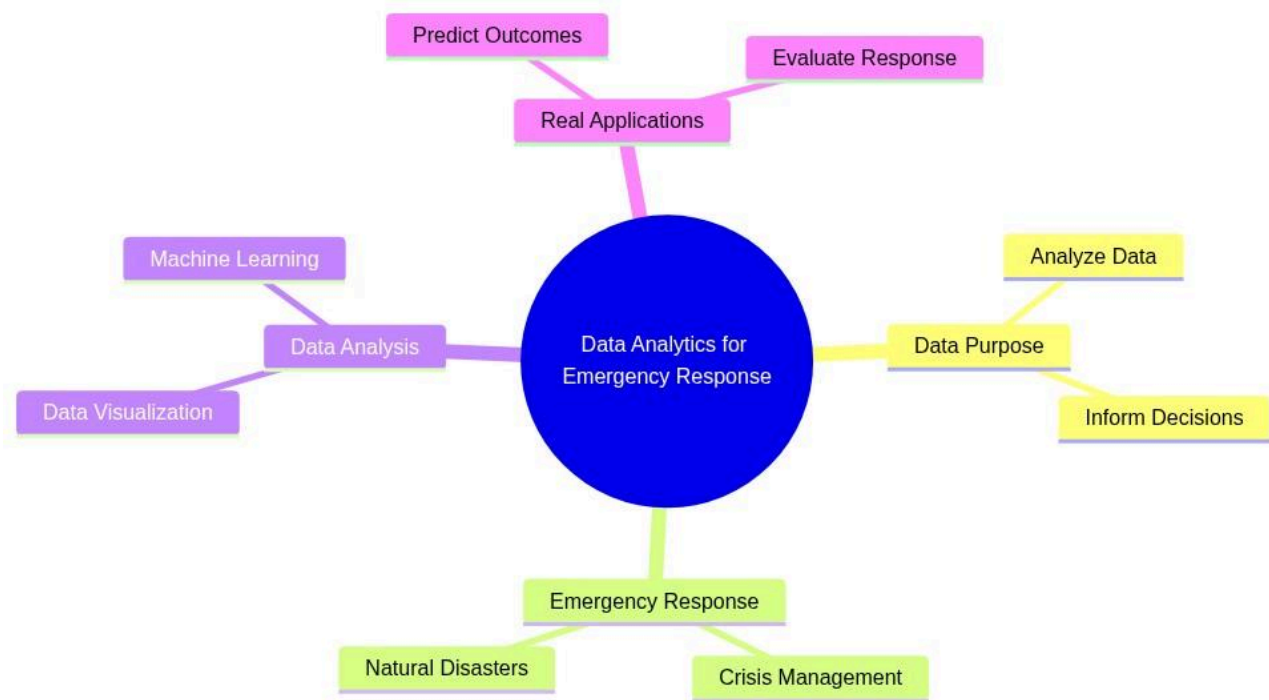

Professional Certificate in AI for Crisis Management

Data Analytics for Emergency Response

mindmap

```

root((Data Analytics for Emergency Response))
  Data Purpose
    Analyze Data
    Inform Decisions
  Emergency Response
    Crisis Management
    Natural Disasters
  Data Analysis
    Data Visualization
    Machine Learning
  Real Applications
    Predict Outcomes
    Evaluate Response
  
```