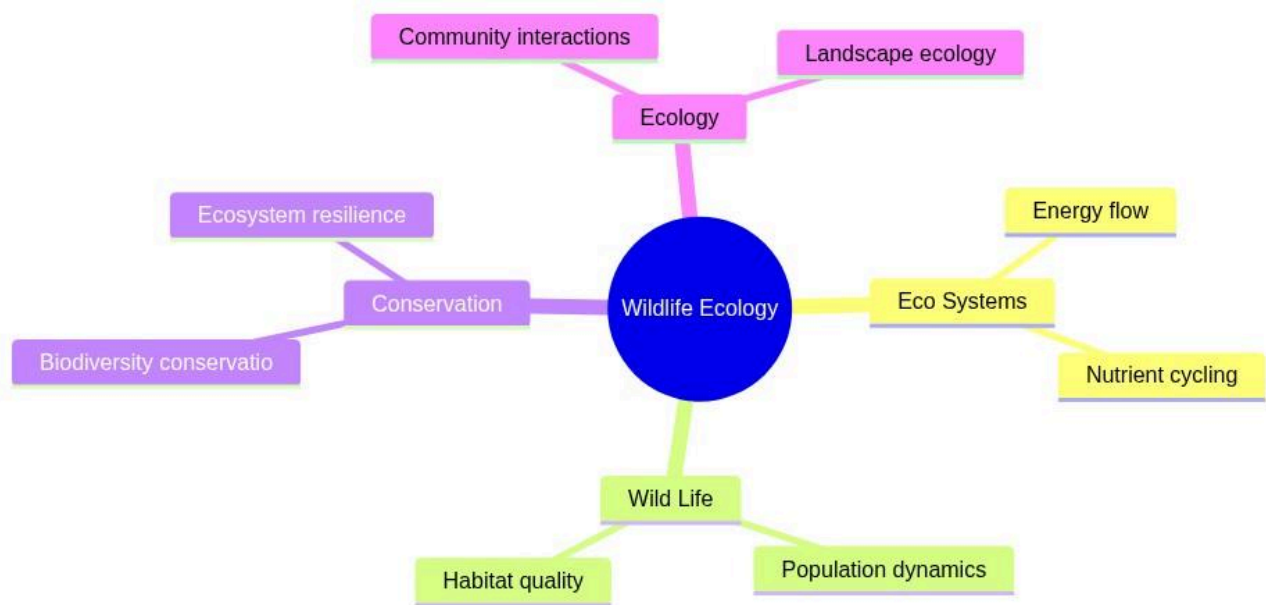

Graduate Certificate in Wildlife Behavior (Advanced)

Wildlife Ecology

mindmap

```

root((Wildlife Ecology))
  Eco Systems
    Energy flow
    Nutrient cycling
  Wild Life
    Population dynamics
    Habitat quality
  Conservation
    Biodiversity conservatio
    Ecosystem resilience
  Ecology
    Community interactions
    Landscape ecology
    
```