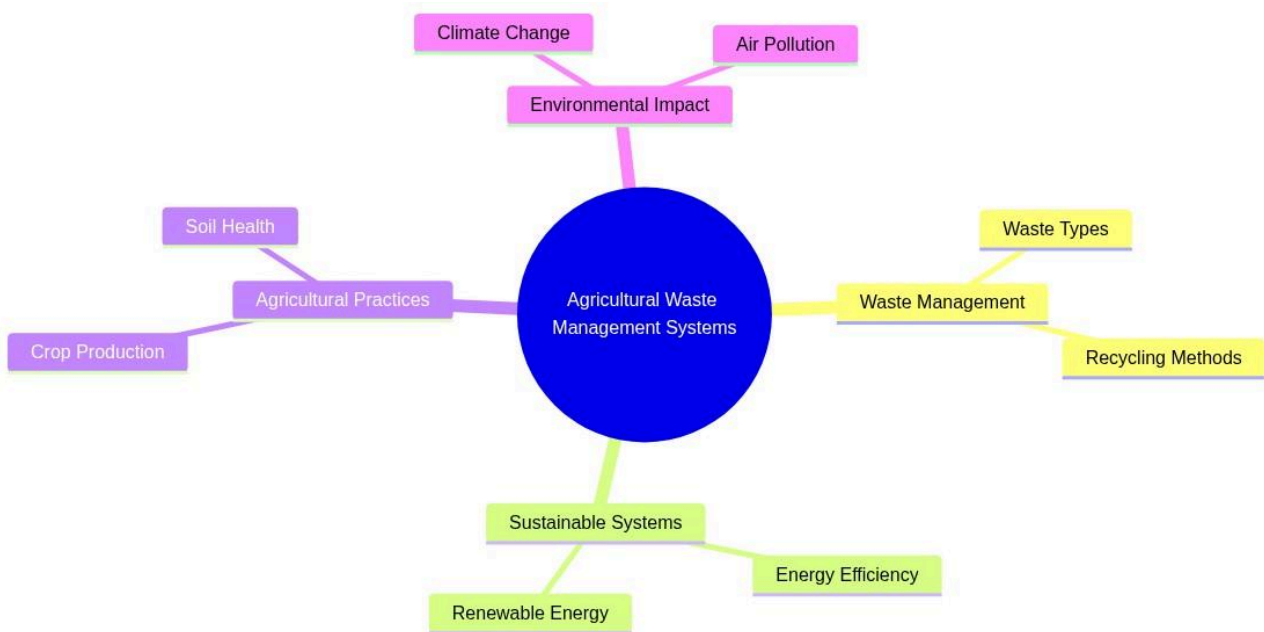

Career Advancement Programme in Waste Management for Agriculture (Advanced)

Agricultural Waste Management Systems

mindmap

root((Agricultural Waste Management Systems))

Waste Management

Waste Types

Recycling Methods

Sustainable Systems

Energy Efficiency

Renewable Energy

Agricultural Practices

Crop Production

Soil Health

Environmental Impact

Climate Change