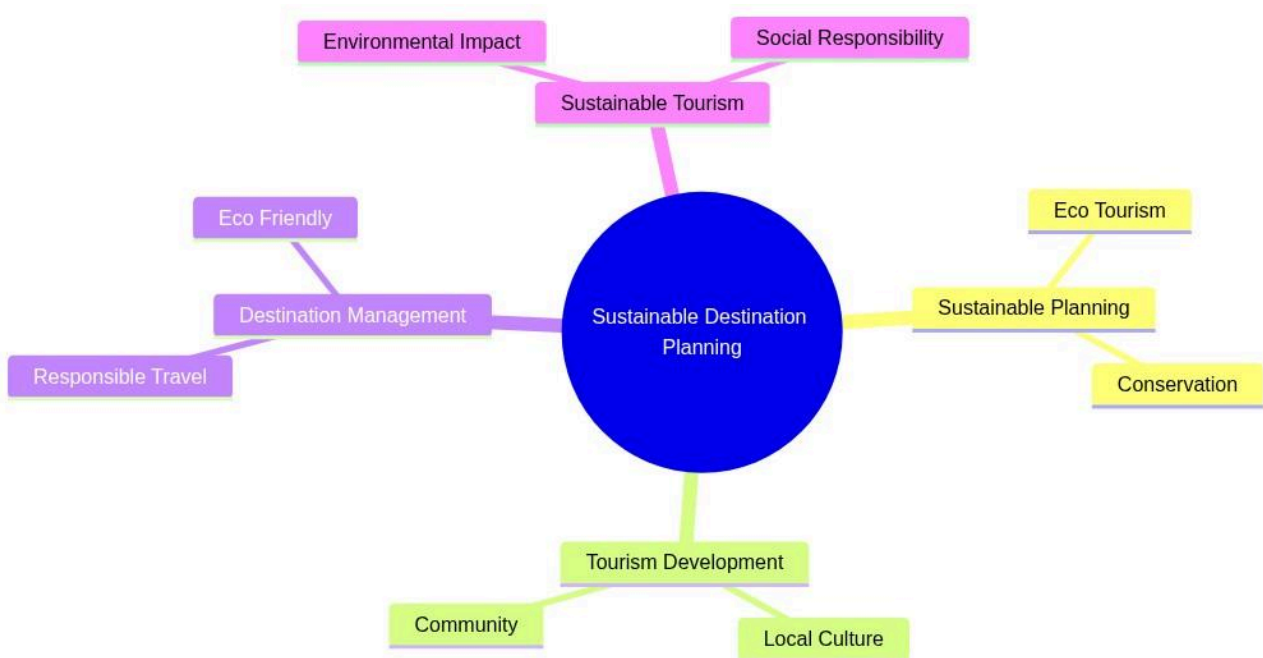

Advanced Skill Certificate in Slow Tourism and Immersive Travel

Sustainable Destination Planning

mindmap

```

root((Sustainable Destination Planning))
  Sustainable Planning
    Eco Tourism
    Conservation
  Tourism Development
    Local Culture
    Community
  Destination Management
    Responsible Travel
    Eco Friendly
  Sustainable Tourism
    Environmental Impact
    Social Responsibility
  
```