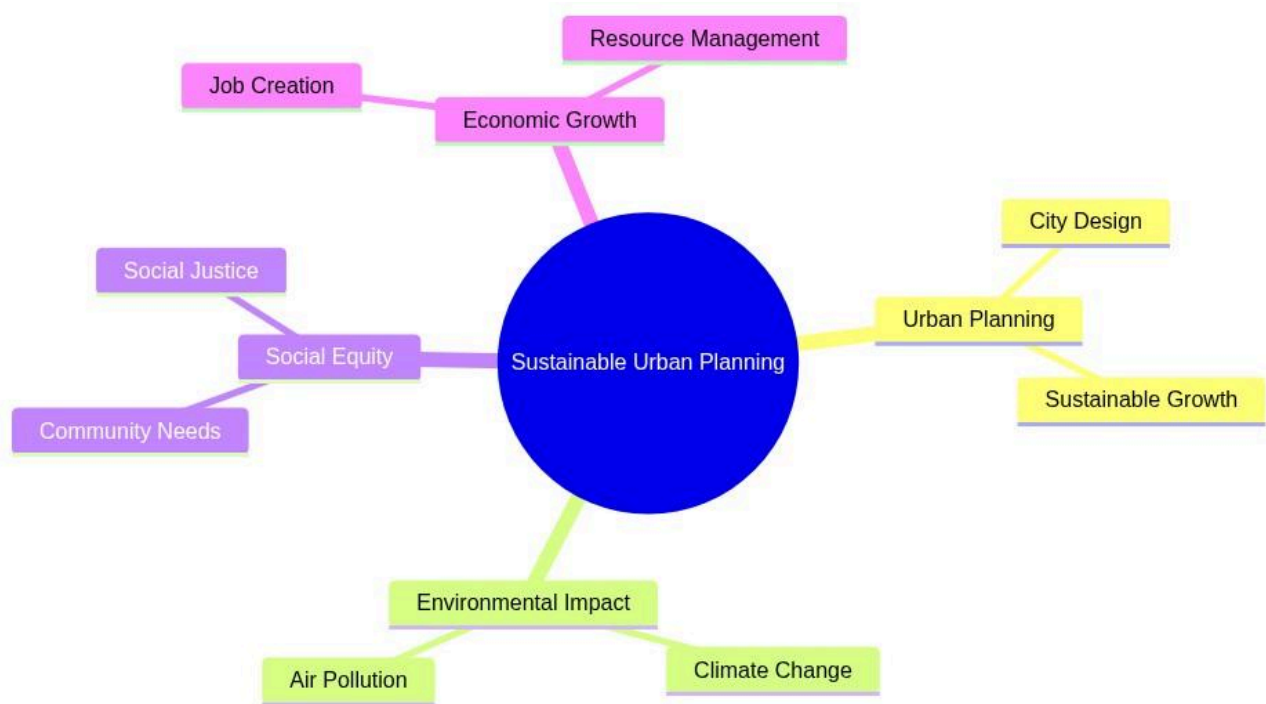

Universal Design for Sustainable Cities

# Sustainable Urban Planning

mindmap

```

    root((Sustainable Urban Planning))
      Urban Planning
        City Design
        Sustainable Growth
      Environmental Impact
        Climate Change
        Air Pollution
      Social Equity
        Community Needs
        Social Justice
      Economic Growth
        Job Creation
        Resource Management
  
```